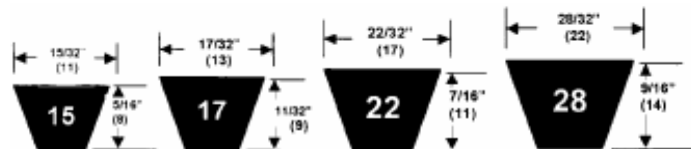

NO SLIP -- CONSTANT GRIP

Numbering System

TOP WIDTH
(in 32nds of an inch)

EFFECTIVE LENGTH

15-385

First two numbers are inches
Last digit is in tenths of an inch

The example on the left
Indicates the belt with the
number 15-385 has 15/32"
top width and an effective
length of 38.5 inches.