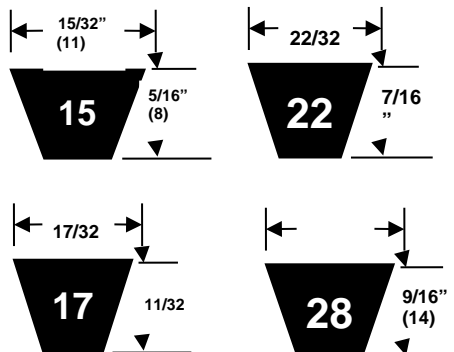

V-BELT CROSS SECTIONS AND DIMENSIONS

VARIABLE SPEED COMBINE DRIVE BELTS

HI - HJ - HK - HL - HM - HN - HO

AVAILABLE SIZES

HI = 1" TW	1/2" D	HM = 2" TW	7/8" D
HJ = 1-1/4" TW	9/32" D	HN = 2-1/4" TW	15/16" D
HK = 1-1/2" TW	11/16" D	HO = 2-1/2" TW	1" D
HL = 1-3/4" TW	25/32" D		

NEW SIZES:

HN = 2-1/4" TOP WIDTH
15/16" THICK

HO = 2-1/2" TOP WIDTH
1" THICK

BANDED CONVENTIONAL V-BELTS

RA - RB - RC - RD SECTION

NOTE: BELT PART NUMBER DESIGNATES LENGTH ON THE OUTSIDE. USE SAME FORMULA FOR STANDARD A-B-C-D V-BELTS FOR CONVERSION TO "OD".

BANDED NARROW WEDGE V-BELTS

R3V - R5V SECTION

NOTE: BELT PART NUMBER DESIGNATES LENGTH ON THE OUTSIDE.

AUTOMOTIVE NUMBERING SYSTEM

The example on the left indicates the belt with the number 15-385 has 15/32" top width and an effective length of 38.5 inches.

METHOD FOR DETERMINING BELT LENGTHS

TYPE OF V-BELT	TO COMPUTE ID TO OD OD TO ID	INDUSTRY STANDARD AND JAYDEE ENTERPRISES PART NUMBER EXAMPLES
----------------	------------------------------------	---

FRACTIONAL HORSEPOWER		
3L- FHP	$ID + 1.5" = OD$	3L350 REPRESENTS A 3L V-BELT WITH A 35.0" OUTER DIMENSION (CIRCUMFERENCE)
	$OD - 1.5" = ID$	
4L- FHP	$ID + 2.0" = OD$	
	$OD - 2.0" = ID$	
5L- FHP	$ID + 3.0" = OD$	
	$OD - 3.0" = ID$	