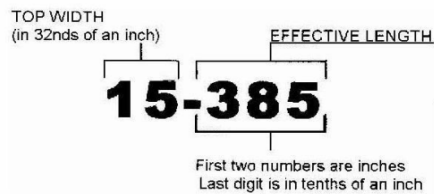

NEW SIZES:

HN = 2-1/4" TOP WIDTH
15/16" THICK

HO = 2-1/2" TOP WIDTH
1" THICK

BANDED CONVENTIONAL V-BELTS

RA - RB - RC - RD SECTION

NOTE: BELT PART NUMBER DESIGNATES LENGTH ON THE OUTSIDE. USE SAME FORMULA FOR STANDARD A-B-C-D V-BELTS FOR CONVERSION TO "OD".

BANDED NARROW WEDGE V-BELTS

R3V - R5V SECTION

NOTE: BELT PART NUMBER DESIGNATES LENGTH ON THE OUTSIDE.

AUTOMOTIVE NUMBERING SYSTEM

The example on the left indicates the belt with the number 15-385 has 15/32" top width and an effective length of 38.5 inches.

METHOD FOR DETERMINING BELT LENGTHS

TYPE OF V-BELT	TO COMPUTE ID TO OD OD TO ID	INDUSTRY STANDARD AND JAYDEE ENTERPRISES PART NUMBER EXAMPLES
----------------	------------------------------------	---

FRACTIONAL HORSEPOWER		
3L- FHP	$ID + 1.5" = OD$	3L350 REPRESENTS A 3L V-BELT WITH A 35.0" OUTER DIMENSION (CIRCUMFERENCE)
	$OD - 1.5" = ID$	
4L- FHP	$ID + 2.0" = OD$	
	$OD - 2.0" = ID$	
5L- FHP	$ID + 3.0" = OD$	
	$OD - 3.0" = ID$	