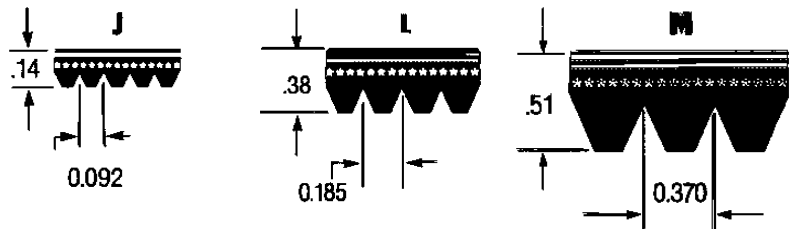

J~L~M SECTION POLYVEE V-BELTS

NOTE: BELT PART NUMBER DESIGNATES THE PITCH LENGTH. USE THE FOLLOWING EXAMPLE TO DETERMINE THE CORRECT BELT:

(340J6)

34	0	J	6
EFFECTIVE LENGTH IN INCHES	EFFECTIVE LENGTH IN TENTHS OF AN INCH.	CROSS SECTION	NUMBER OF RIBS